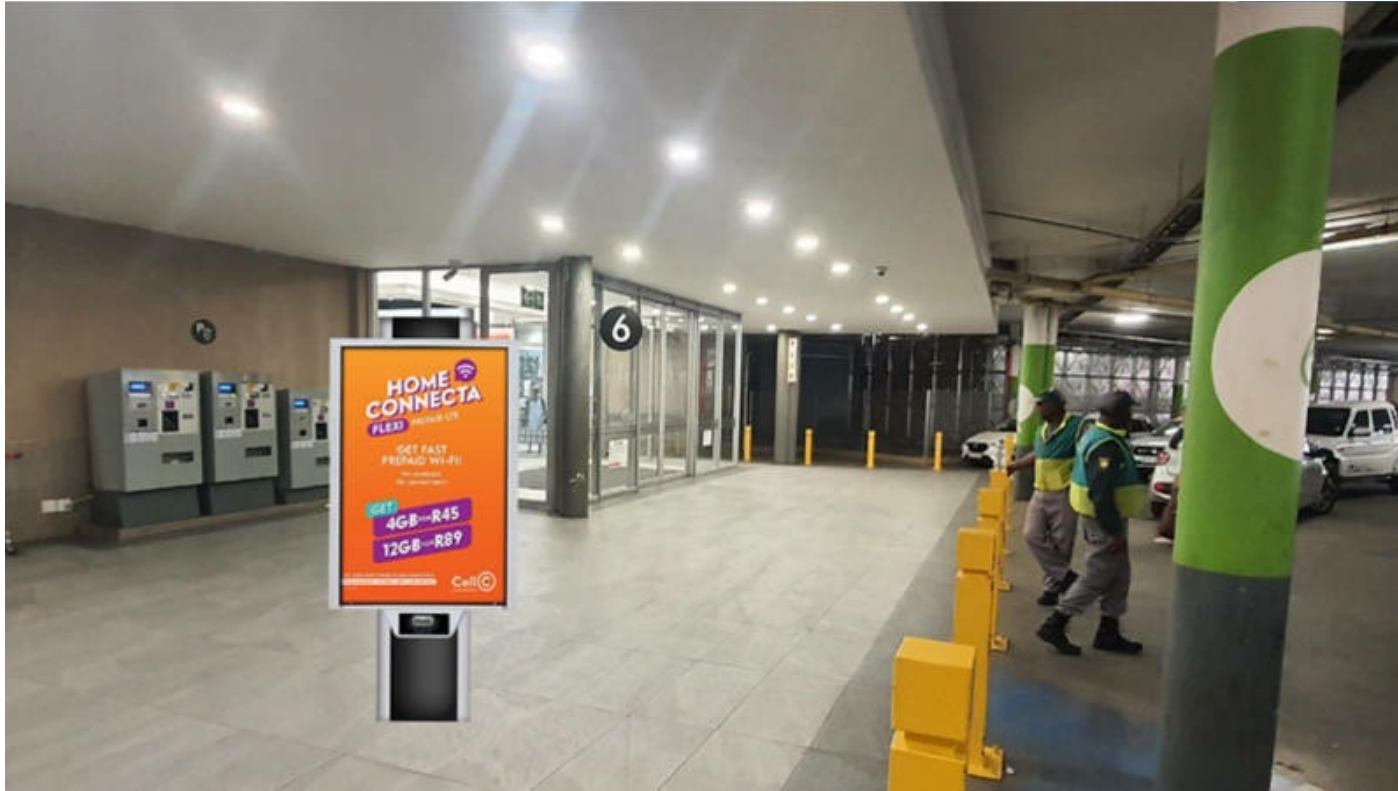

Centurion Mall - RMCM03

Site Description

The Centurion Mall is a beautiful centre situated in the choice area of Centurion, Gauteng. Easily accessible and along public transport routes with over 220 local and international shops to choose from, including: Woolworths, Checkers, Pick n Pay, Game, Shoprite, H&M, Cotton on, McDonald's, Château Gâteaux, Big Blue, Starbucks, to name a few. This mini pavelite is positioned on the ground floor at entrance 6.

Location

Name: Centurion Mall
Suburb: Centurion
City: Pretoria
Province: Gauteng
SEM: 5 - 10

Specifications

Orientation: Portrait
Dimensions: 1.8 x 1.2

Contact Details

Cell: 063 560 9106 | 076 867 4995
Email: sales@prismmedia.co.za