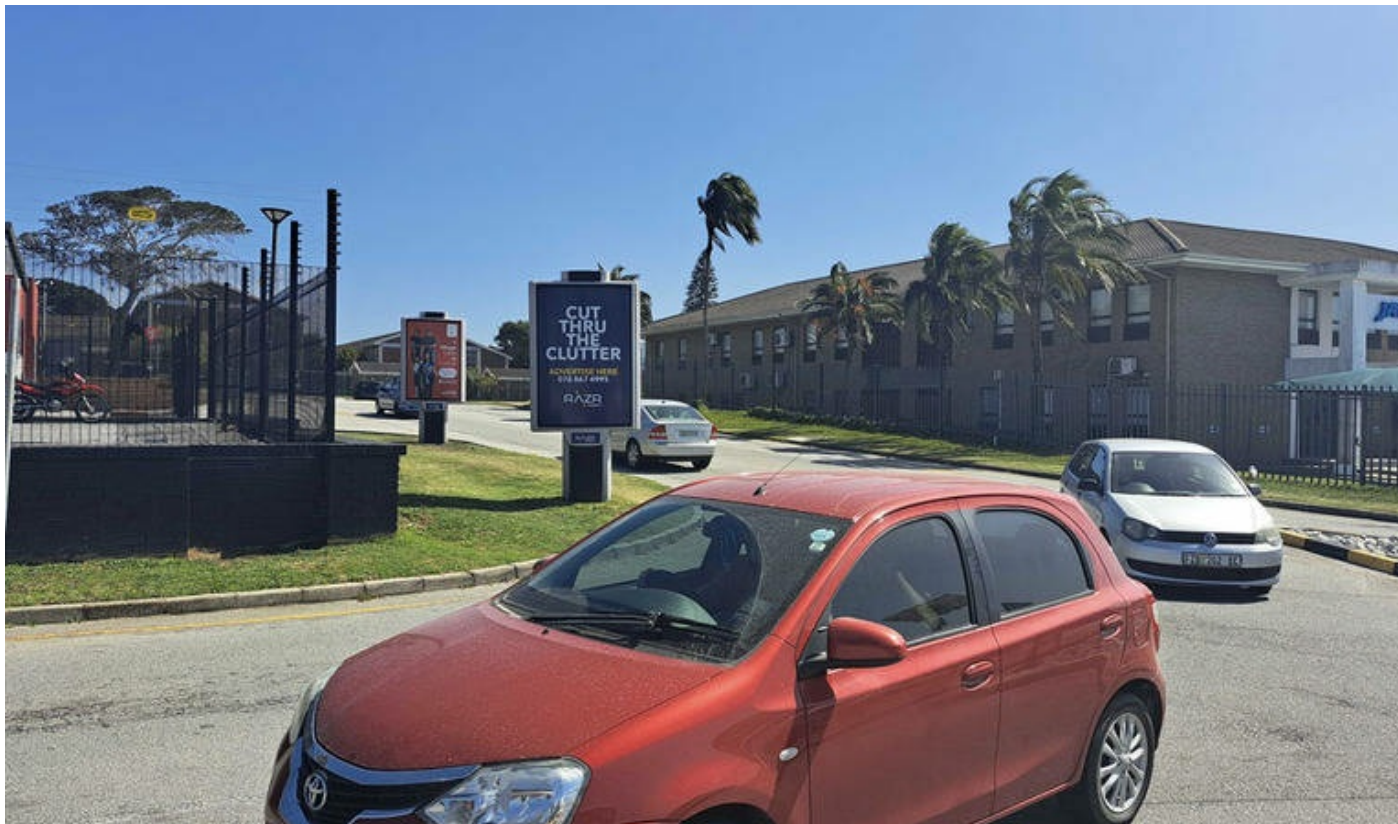

16th Avenue Shopping Centre, 16th Avenue, Walmer - RMWP01

Site Description

Walmer Park shopping centre is situated in the suburb of Walmer, on Main Road Walmer. With over 140 stores comprising a number of top national and international retail brands and restaurants. These boards are positioned entering and exiting the shopping centre.

Location

Name:	16th Avenue Shopping Centre, 16th Avenue, Walmer
Suburb:	Walmer
City:	Port Elizabeth
Province:	Eastern Cape
SEM:	6 - 10

Specifications

Orientation:	Portrait
Dimensions:	1.8 x 1.2

Contact Details